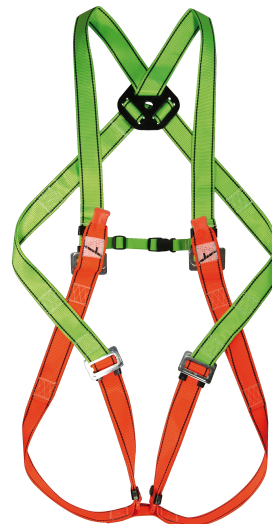

MO-70

Basic body fall arrester harness.

Application:

-

Reference	Size
MO-70	S - XL