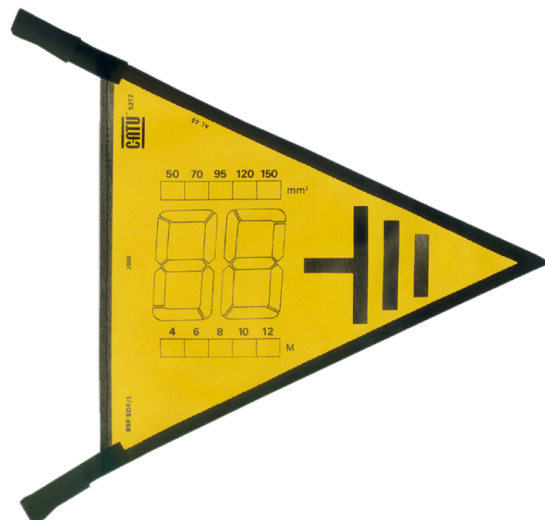

AL-... / SCFV-...

Triangle warning flag "GROUNDING" with velcro and eyelets.

Application:

- Signaling for construction site and station.
- Designed for an inside or outside use.

Features:

- Coated textile flag.

Description		Dimensions	Material	Use	Ref
Color	Mounting				
■	Velcro ou collier	370 x 338	Tissu enduit PVC	Indoor/Outdoor	AL-60