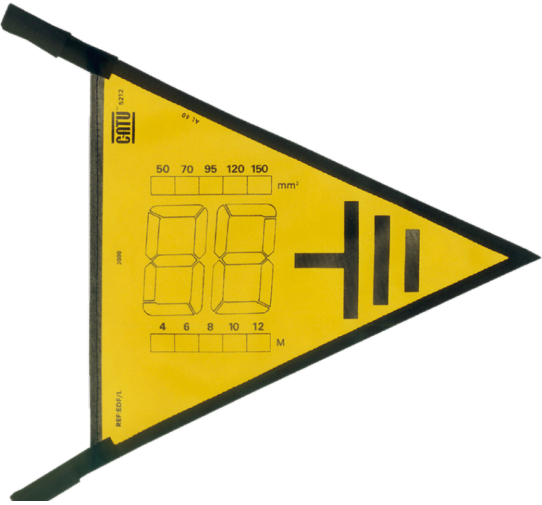

AL-.. / SCFV-...

Triangle warning flag "GROUNDING" with velcro and eyelets.

Application:

- Signaling for construction site and station.
- Designed for an inside or outside use.

Features:

- Coated textile flag.

| Description | | Dimensions | Material | Use | Ref |
|---|-------------------|------------|------------------|----------------|-------|
| Color | Mounting | | | | |
| <div style="display: flex; align-items: center;"> <div style="width: 10px; height: 10px; background-color: yellow; margin-right: 5px;"></div> <div style="width: 10px; height: 10px; background-color: black; margin-right: 5px;"></div> </div> | Velcro ou collier | 370 x 338 | Tissu enduit PVC | Indoor/Outdoor | AL-60 |